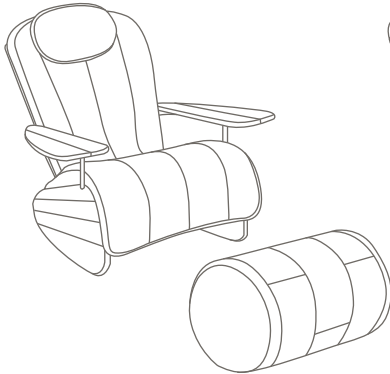

# HAVANA

---

The Havana Rocker is styled on traditional homestead rockers with wide armrests, a broad forgiving back cushion and attached headrest. The crescent-shaped back is supported by vertical Palmwood blades, resembling a silk folding fan.

Havana is a natural comfortable product. The experience is completed with the optional footroll; the two pieces are designed to "rock and roll" together for total relaxation. Upholstered in soft sensual A-grade leather.

The chair also comes in a fixed (non-rocking) version.

DEPTH:  
940mm

WIDTH:  
1150mm

HEIGHT  
940mm

WIDTH:  
660mm

HEIGHT  
410mm

### FOOTROLL

Width: 660mm 26in  
Diameter: 410mm 16in