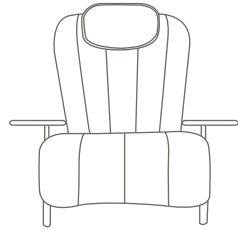

# HAVANA

---

The Havana Rocker is styled on traditional homestead rockers with wide armrests, a broad forgiving back cushion and attached headrest. The crescent-shaped back is supported by vertical Palmwood blades, resembling a silk folding fan.

Havana is a natural comfortable product. The experience is completed with the optional footroll; the two pieces are designed to "rock and roll" together for total relaxation. Upholstered in soft sensual A-grade leather.

The chair also comes in a fixed (non-rocking) version.

DEPTH:  
940mm

WIDTH:  
1150mm

HEIGHT  
940mm

WIDTH:  
660mm

HEIGHT  
410mm

### CHAIR

Width: 1150mm 45in  
Depth: 940mm 37in  
Height: 940mm 37in